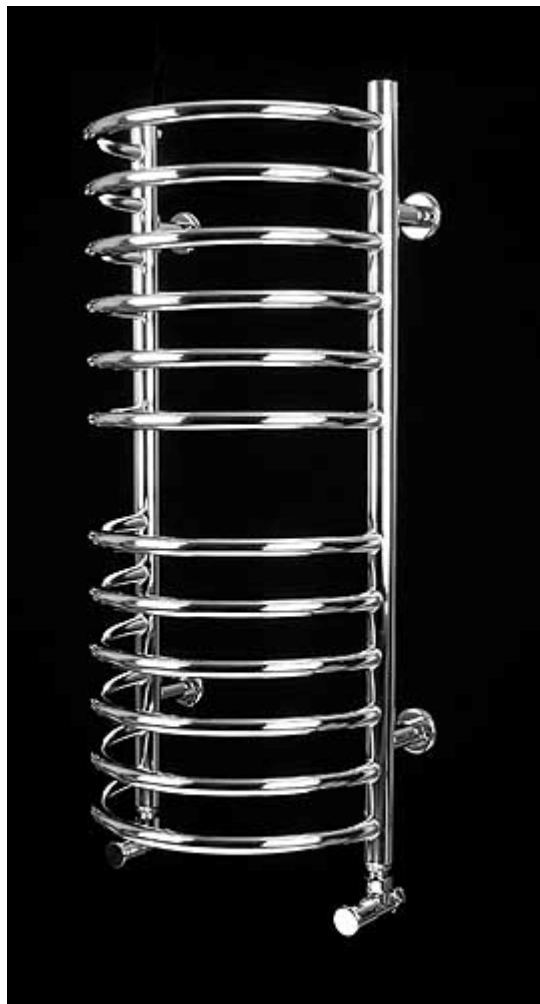

Stainless Steel Heated Towel Warmer Midi Half-moon 810mm (H) 360mm (W)

Stainless Steel Heated Towel Warmer Midi Half-moon 810mm (H) 360mm (W)

Price

Retail Price: £369.90

Your Savings: £64.37

Your Price: £305.54

Product Features

- 810mm High X 360mm Wide
- Output Delta T 50k = 515 watts (1756 BTU's)
- Tapping centres: 330mm
- Wall to front face of rad: 260mm
- Wall to centre inlet / outlet: 70mm

Product Characteristics

- It do not corrode or flake
- It can be used on open or closed systems
- These rails are pressure tested with air to 10 bars under water
- They have two easily accessible bleed valves
- They are fitted with 1/2" BSP sockets
- Each one has long mounts can be supplied to give an additional 40mm clearance from the wall

From my point of view, this is a must have when buying the rail for bathroom use.

Note: The elements are supplied with a tee to the finish of the rail.

Model selection reckoner

To identify the model with the most suitable heat output for your bathroom (linear measurements in feet)