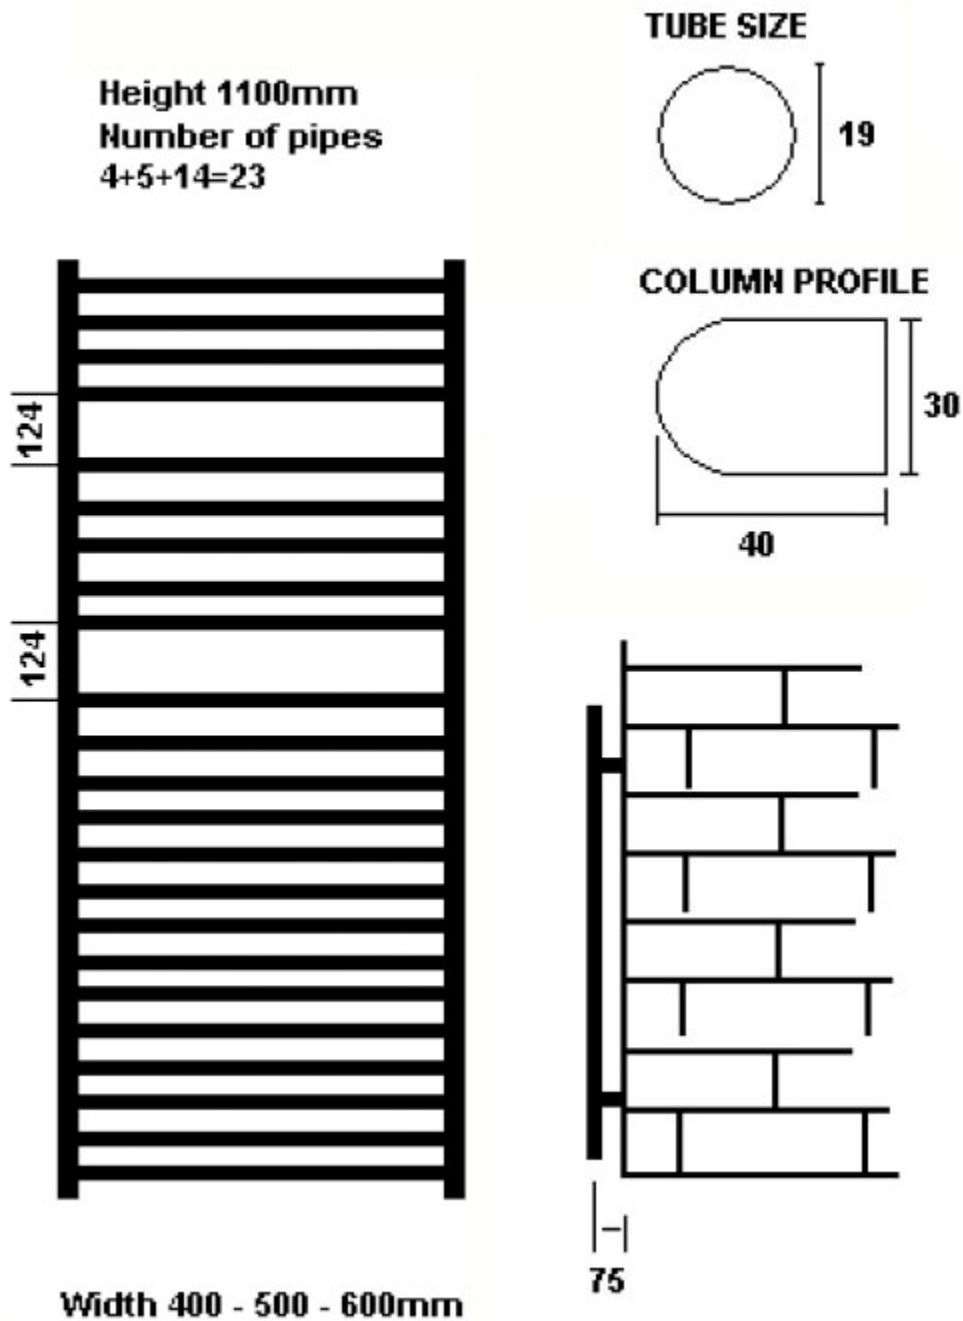

Technical Diagram

When you order a rail and element together the correct sized element is supplied.

Please add an element to your shopping basket to make the rail dual fuel, which makes the rail work in the summer as well, so you can dry your towels all year around. From our point of view, this is a must have when buying the rail for bathroom use. Please note the elements are supplied with a tee to the finish of the rail.